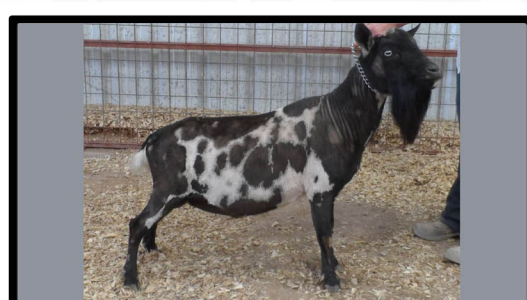

No photo found yet

No photo found yet